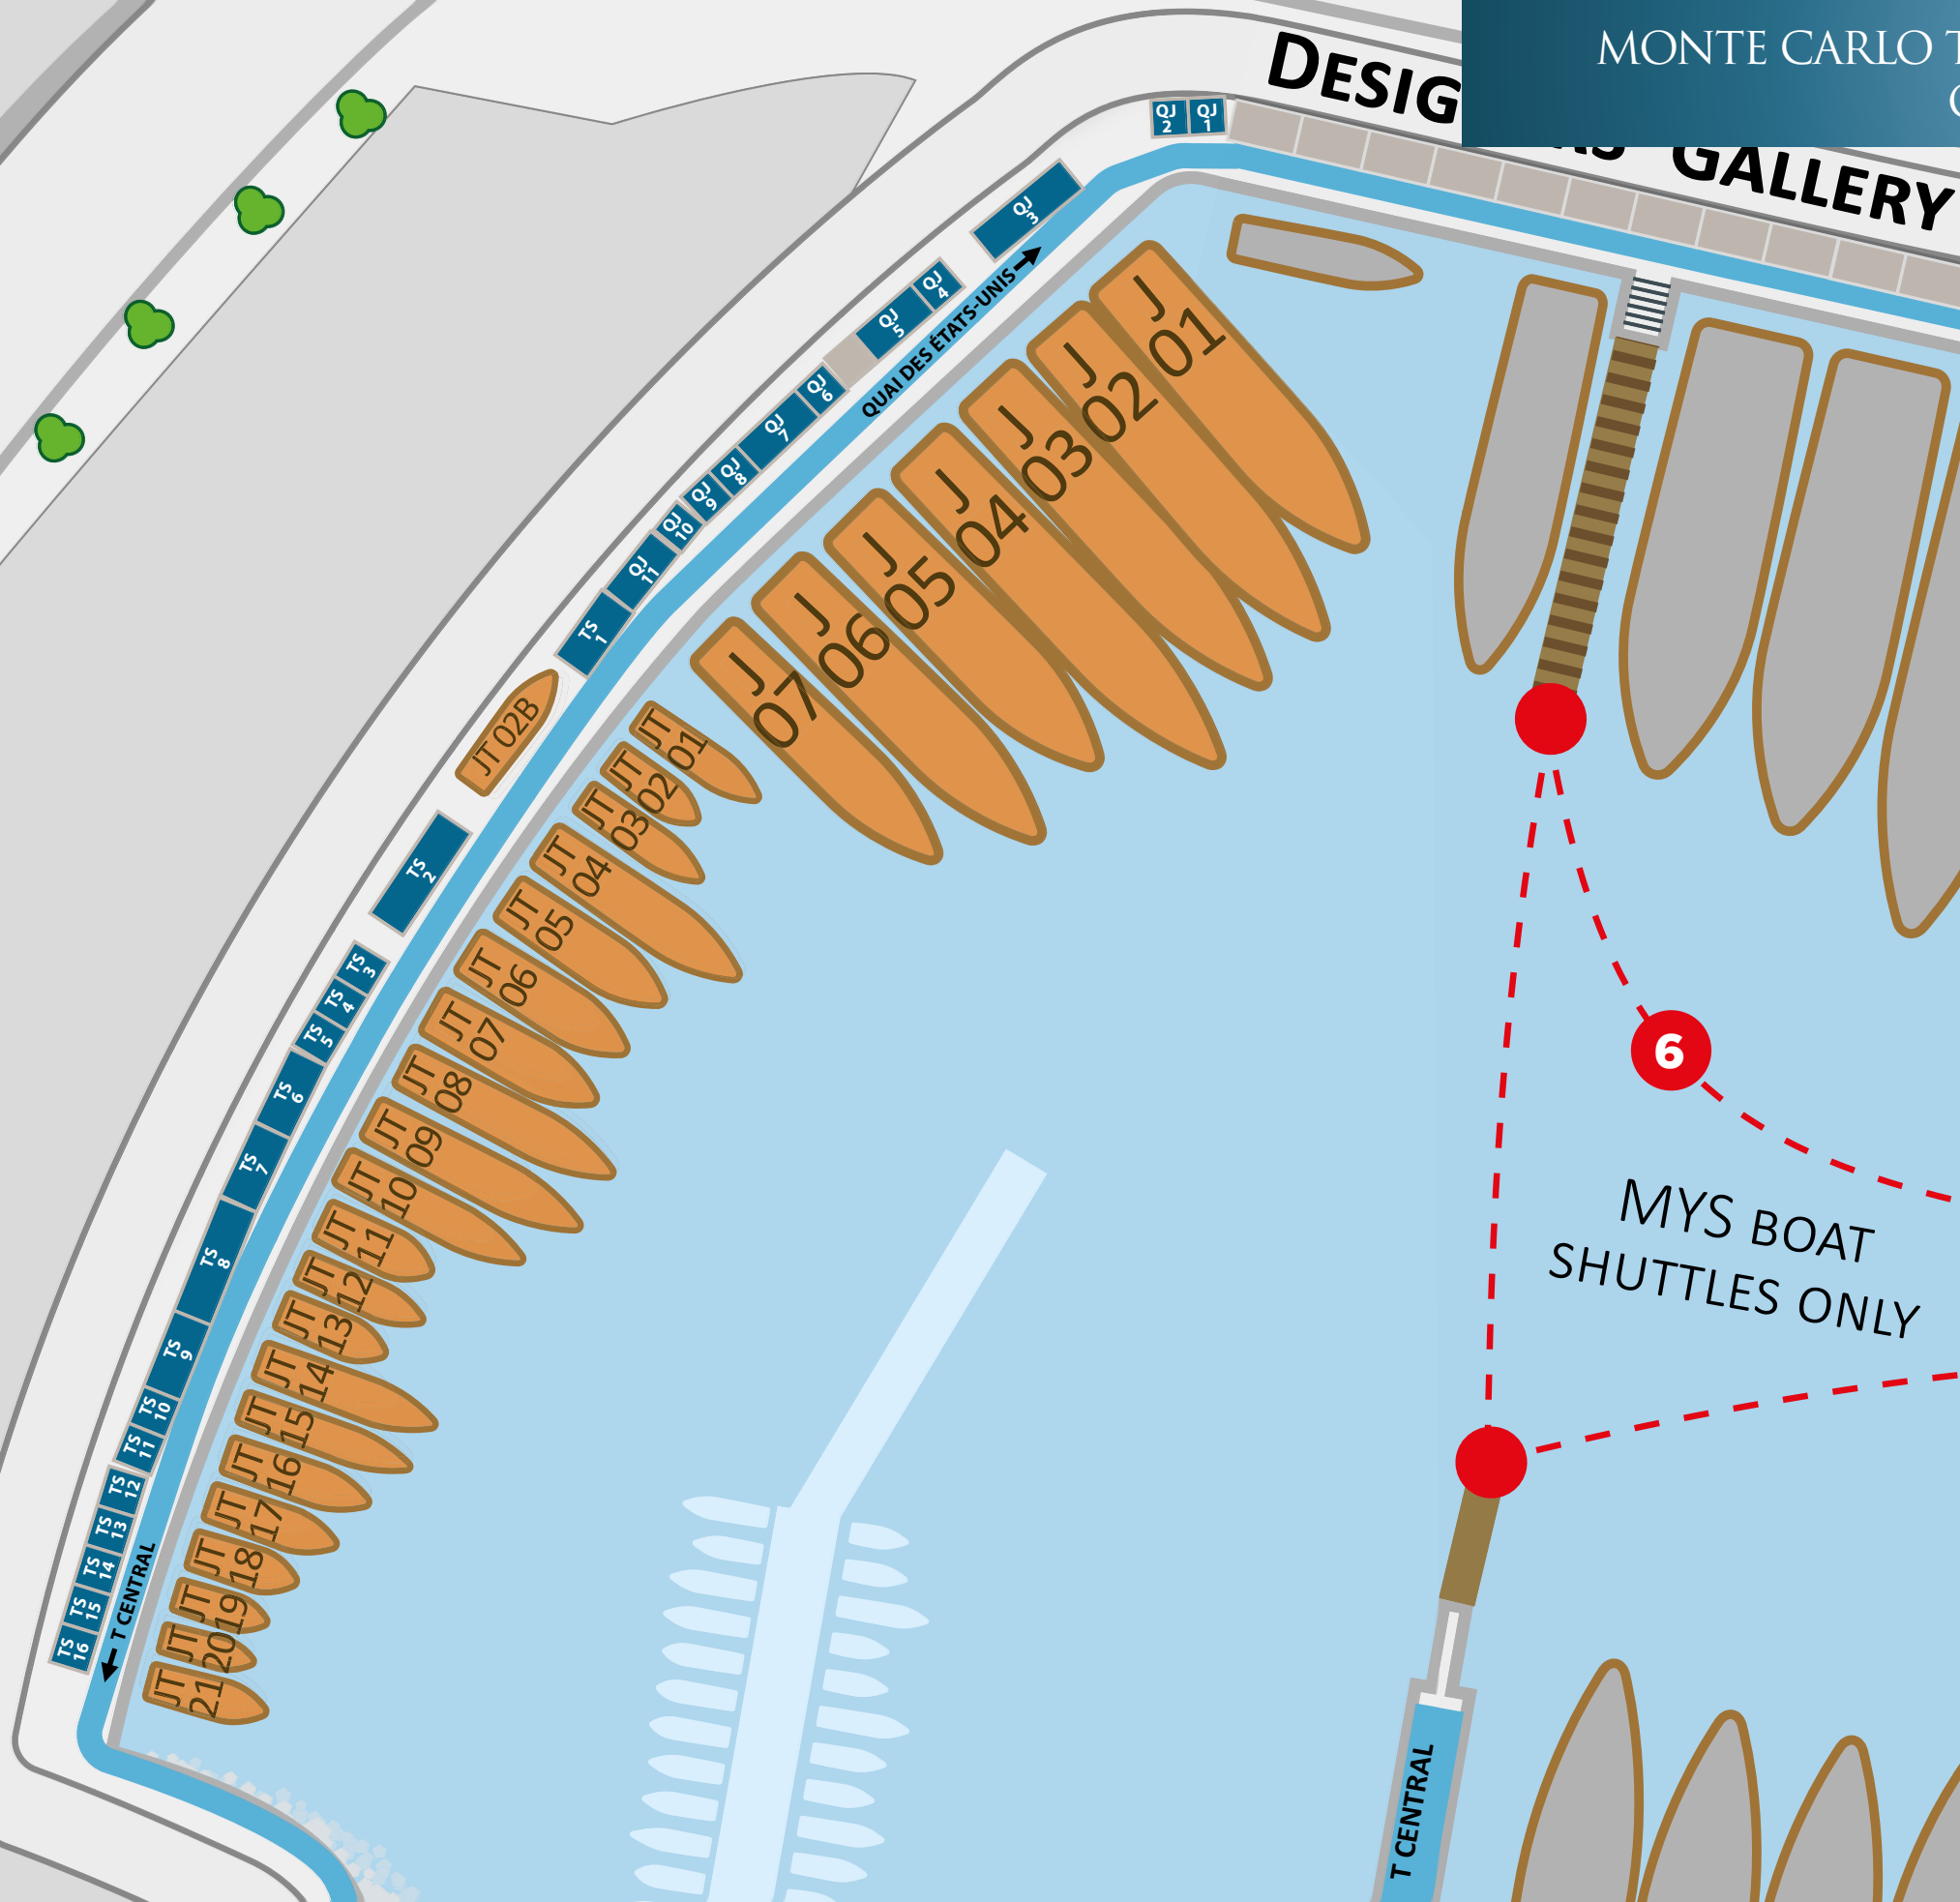

# MONTE CARLO TENDER SHOW QUAI JARLAN QUAI JARLAN

STANDS QJ  
STANDS TS

## MONTE CARLO TENDER SHOW

EXHIBITOR	STAND	BERTH
ALEN YACHT	TS5	JT8
BAUDOIN	TS16	JT21
CASTOLDI	TS1	JT1, JT2
COCKWELLS	TS12	JT17
DARIEL	TS9	JT13, JT14
EAMS	TS2	JT3, JT4, JT5
FJORD	TS7	JT10
NOVAMARINE	TS6	JT9
PASCOE INTERNATIONAL	TS8	JT11, JT12
RIB X	TS14	JT19
SCORPION RIBS Ltd	TS4	JT6
WAJER & WAJER	TS3	JT7
WILLIAMS JET TENDERS	TS15	JT20
XTENDERS	TS10	JT15
YACHTWERFT MEYER	TS11	JT16

## QUAI JARLAN

EXHIBITOR	STAND
ANP YACHT INSURANCE	QJ8
AXXON COMPOSITES	QJ9
CATHELCO	QJ2
CNM - CANTIERI NAVALI DEL MEDITERRANEO	QJ4
DRETTMANN YACHTS	QJ7
FENDERTEX	QJ11
MANSON ANCHORS	QJ6
RAINSFORD MANN DESIGN LTD	QJ1
REINTJES GMBH	QJ5
TREND MARINE	QJ10
WALLY	QJ3